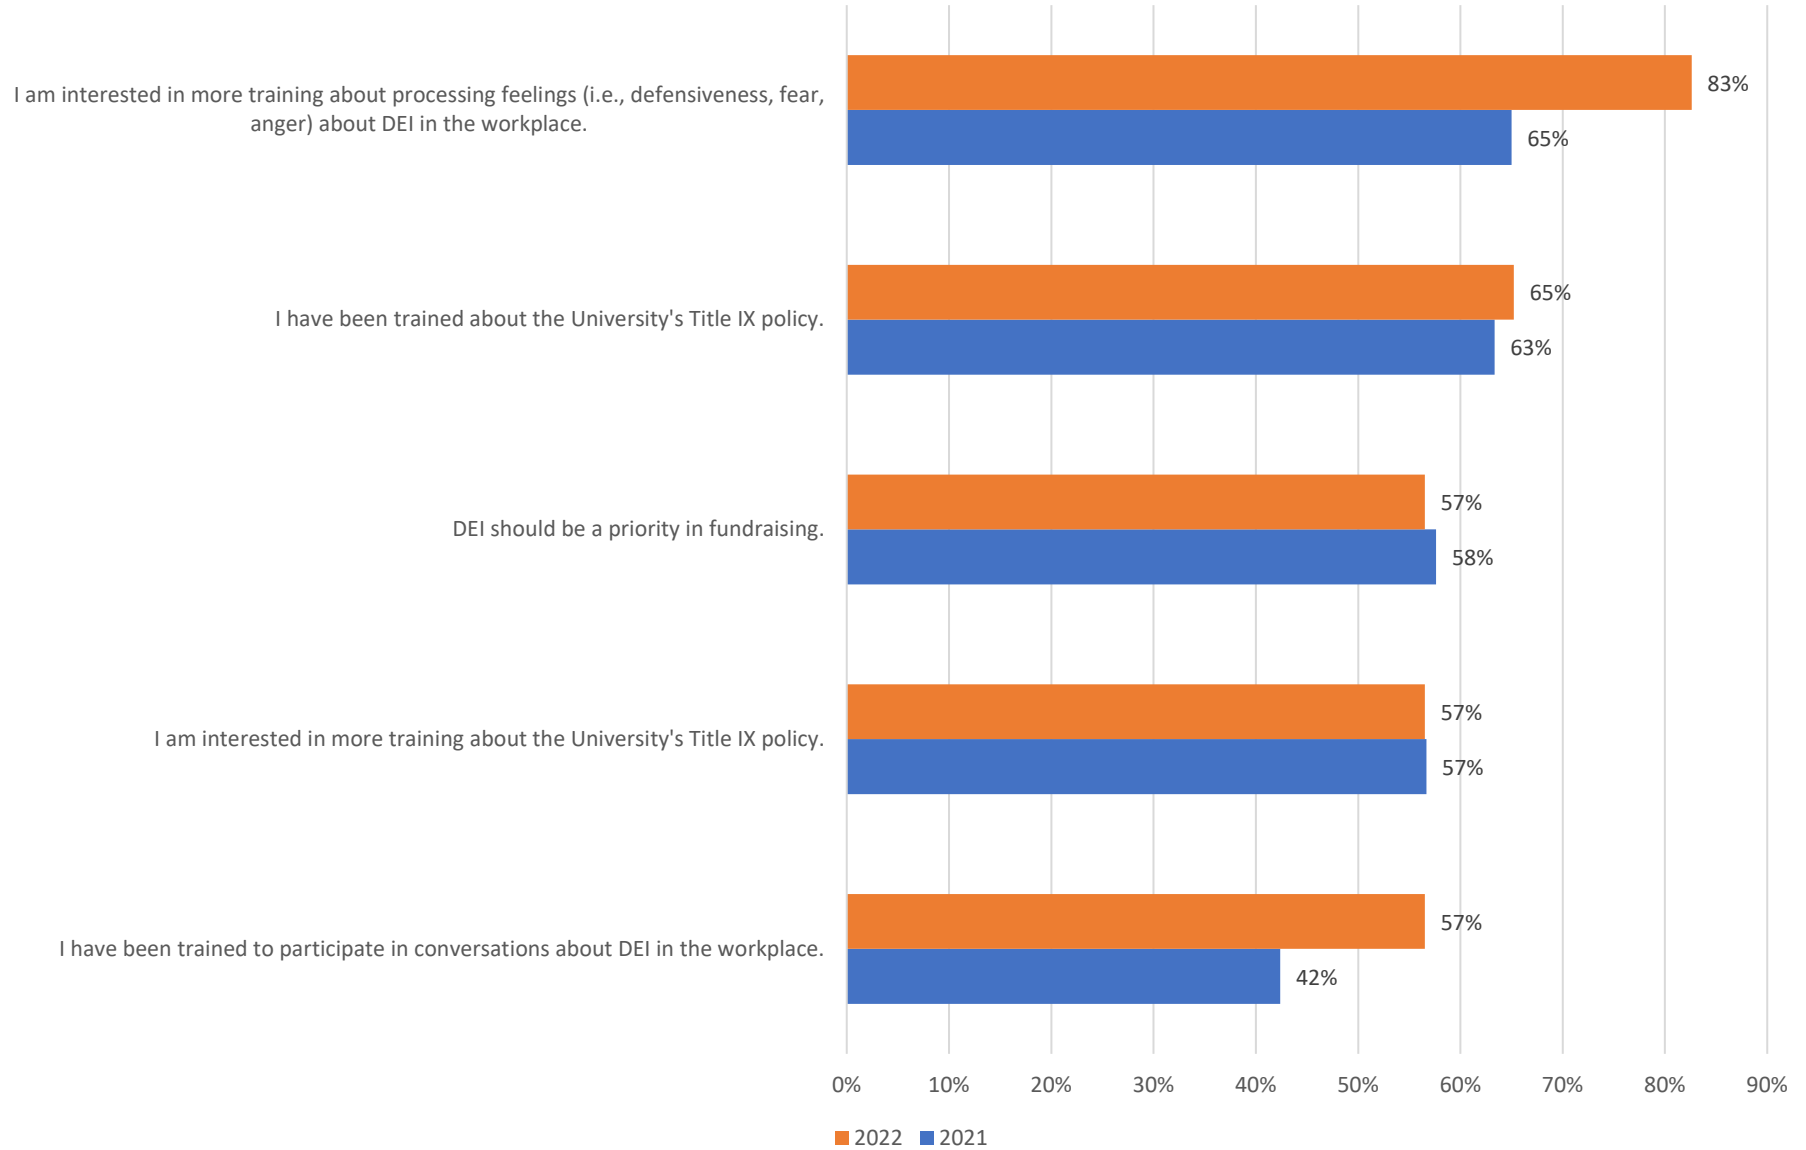

DLS DEI Faculty/Staff Survey, Spring 2022

DLS DEI Faculty/Staff Survey, Spring 2022

DLS - DEI Faculty/Staff Survey, Percentage Agreement

Spring 2022 Compared to Spring 2021

DLS - DEI Faculty/Staff Survey, Percentage Agreement Spring 2022 Compared to Spring 2021

DLS - DEI Faculty/Staff Survey, Percentage Agreement Spring 2022 Compared to Spring 2021

DLS - DEI Faculty/Staff Survey, Percentage Agreement Spring 2022 Compared to Spring 2021