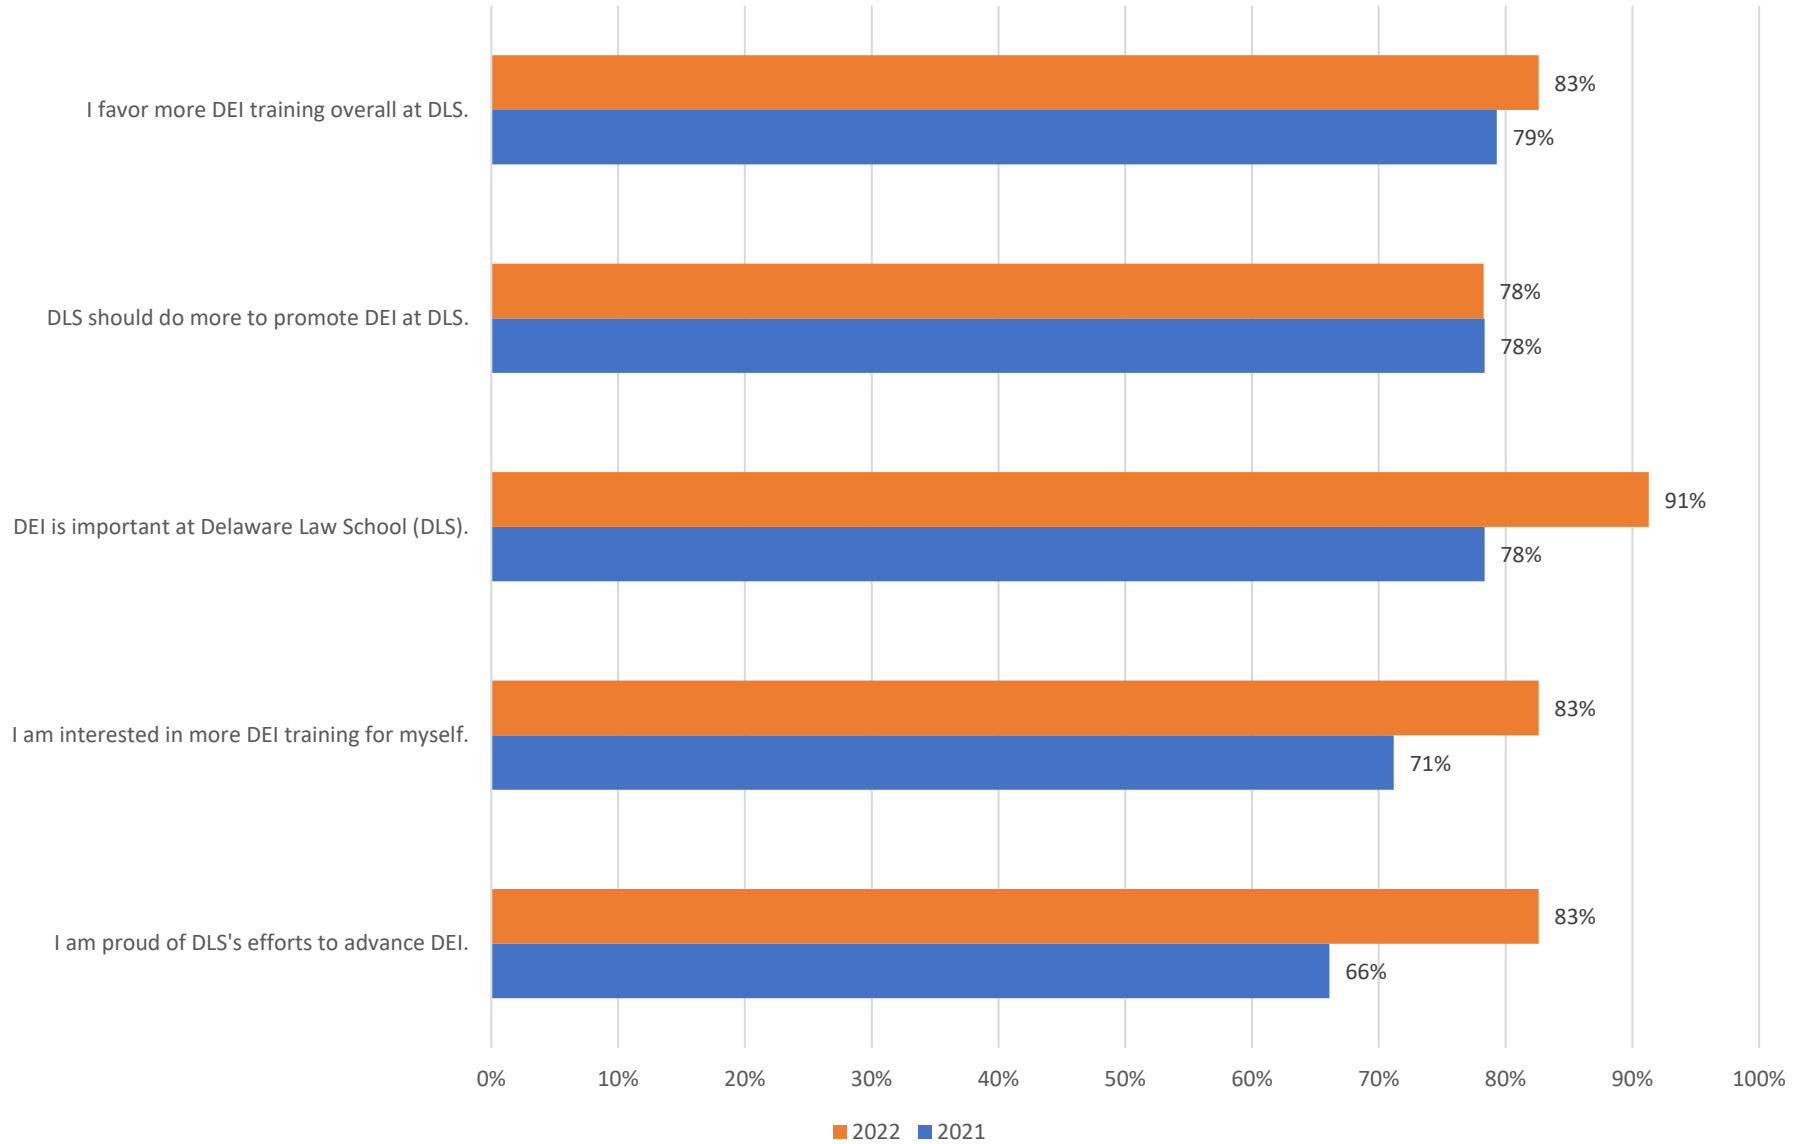

DLS DEI Faculty/Staff Survey, Spring 2022

DLS DEI Faculty/Staff Survey, Spring 2022

DLS - DEI Faculty/Staff Survey, Percentage Agreement

Spring 2022 Compared to Spring 2021

DLS - DEI Faculty/Staff Survey, Percentage Agreement Spring 2022 Compared to Spring 2021

DLS - DEI Faculty/Staff Survey, Percentage Agreement Spring 2022 Compared to Spring 2021

DLS - DEI Faculty/Staff Survey, Percentage Agreement Spring 2022 Compared to Spring 2021