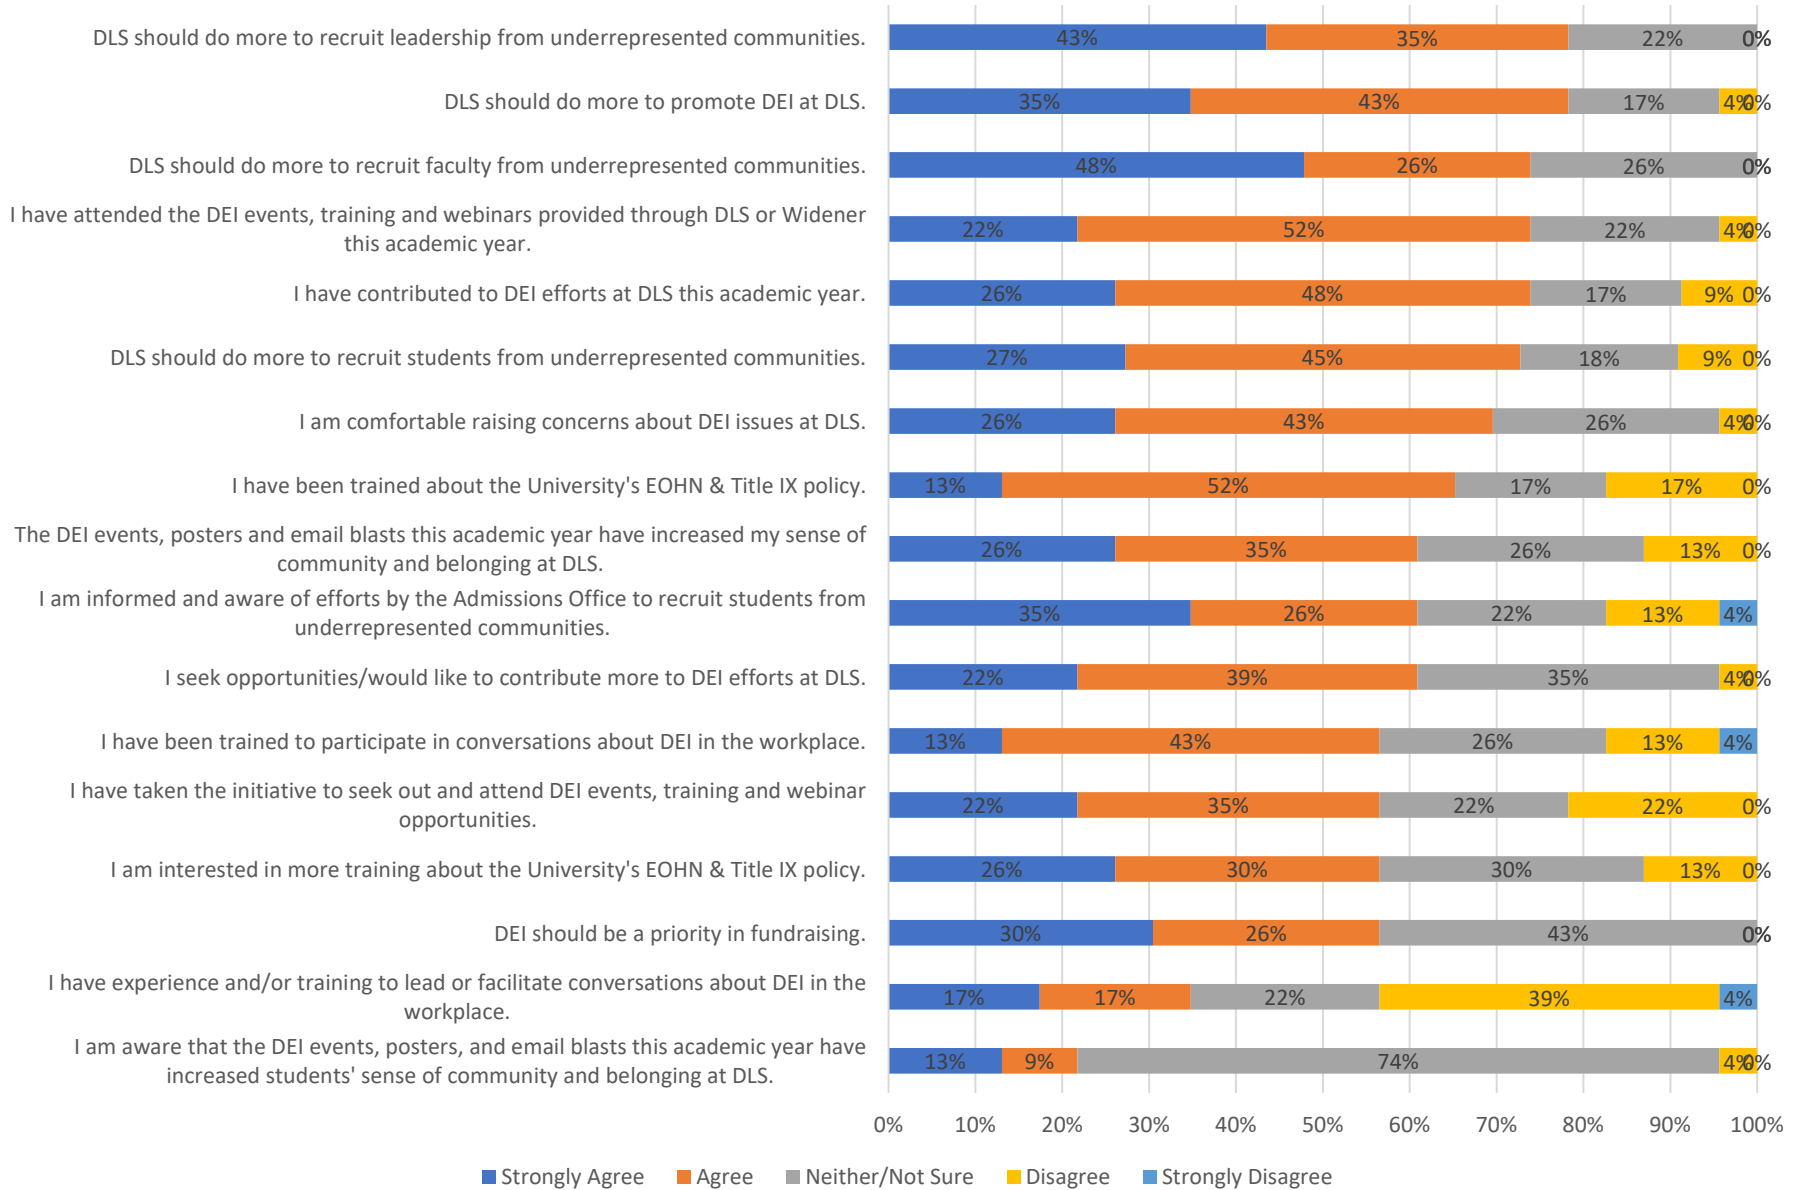

DLS DEI Faculty/Staff Survey, Spring 2022

DLS DEI Faculty/Staff Survey, Spring 2022

DLS - DEI Faculty/Staff Survey, Percentage Agreement

Spring 2022 Compared to Spring 2021

DLS - DEI Faculty/Staff Survey, Percentage Agreement Spring 2022 Compared to Spring 2021

DLS - DEI Faculty/Staff Survey, Percentage Agreement Spring 2022 Compared to Spring 2021

DLS - DEI Faculty/Staff Survey, Percentage Agreement Spring 2022 Compared to Spring 2021