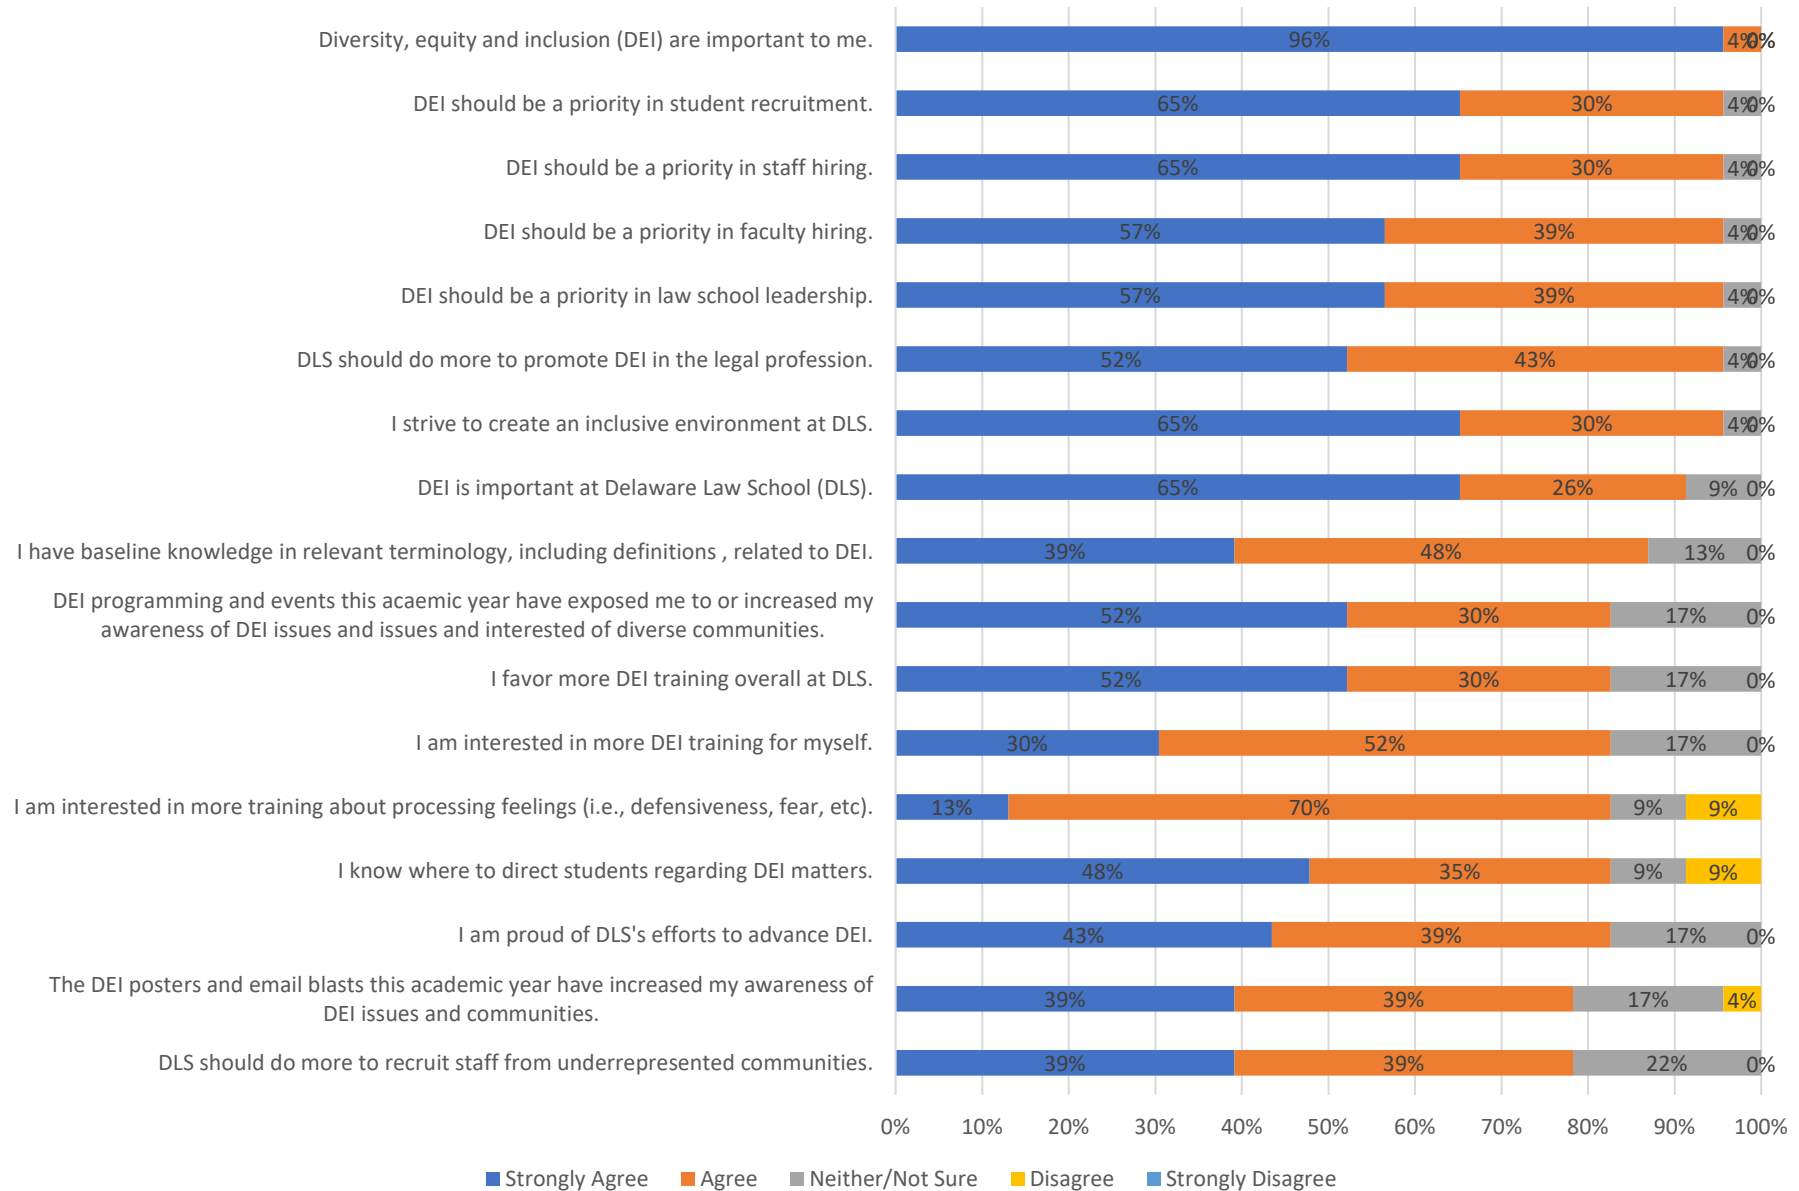

DLS DEI Faculty/Staff Survey, Spring 2022

DLS DEI Faculty/Staff Survey, Spring 2022

DLS - DEI Faculty/Staff Survey, Percentage Agreement

Spring 2022 Compared to Spring 2021

DLS - DEI Faculty/Staff Survey, Percentage Agreement Spring 2022 Compared to Spring 2021

DLS - DEI Faculty/Staff Survey, Percentage Agreement Spring 2022 Compared to Spring 2021

DLS - DEI Faculty/Staff Survey, Percentage Agreement Spring 2022 Compared to Spring 2021